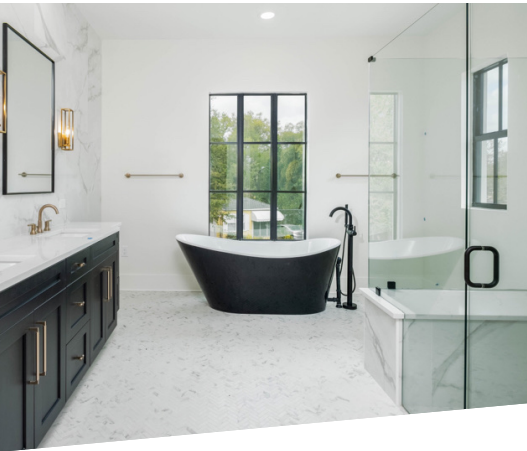

MODERN TUDOR

COZY • ELEGANT • HARMONIOUS

Neo Modern Tudor: combining classic architectural charm with modern opulence

Prepare to be dazzled by exceptional details and awe-inspiring craftsmanship that harmoniously meld traditional and modern elements with the new Neo Modern Tudor. Simple yet sophisticated, it boasts a spacious open concept with over 3500 sq ft of welcoming, cozy living that is perfect for entertaining. The Modern Tudor has five bedrooms and four-and-a-half bathrooms, two-car garage, spacious pool with hot tub, and—extraordinarily—a gourmet kitchen with hidden walk-in pantry and its own second kitchen. The second floor primary suite has his-and-hers closets, access to its private balcony, and a large bathroom with a luxurious soaking tub awaiting tranquility.

Build on your lot or ours!

- 3,500+ SQ. FT.
- 5 BEDROOMS • 4.5 BATHS
- 2 CAR • POOL & SPA
- OPEN FLOOR PLAN
- OUTDOOR KITCHEN
- HIDDEN PREP KITCHEN
- FIREPLACE

NEO MODERN TUDOR

WWW.NEOHOMES.NET

ALESSANDRA FIELD
SALES & MARKETING DIRECTOR
CBC1266393 • SL3511566