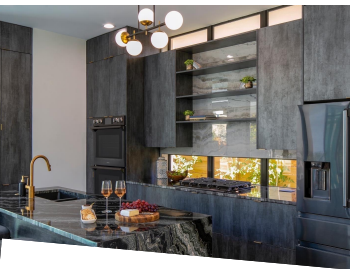

DEBRA ACKERBLOOM
INTERIORS

ALESSANDRA FIELD
SALES & MARKETING DIRECTOR
CBC1266393 • SL3511566

813.503.0031
ALESSANDRA@NEOHOMES.NET

3010 NORTH BOULEVARD
TAMPA, FL 33603
WWW.NEOHOMES.NET