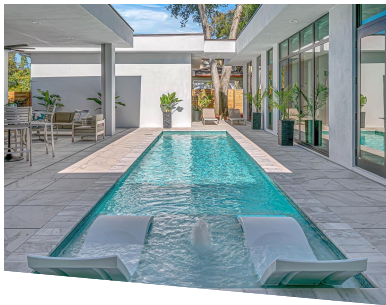

THE ATLANTIS

ICONIC • ELEGANT • AMBITIOUS

The Atlantis is uniquely Neo Homes.

Designed by renowned architect Tom Everett Lamb and published in Tampa Bay magazine, you will not find anything like this! The Atlantis was inspired by nature, with the main focus of creating a balance between privacy and being able to see the water of the spacious pool from any room of your home. Larger windows to the top of the ceilings and plenty of sliding doors create an open, airy atmosphere that unites the indoor and outdoor lifestyles!

The openness to the central pool makes this home an oasis which welcomes you each and every day: the Atlantis is like your own year-round resort that not only relaxes you, but also reenergizes you. It is wellness that's warm and nourishing.

MODERN CENTRAL-POOL HOME
BY THOMAS EVERETT LAMB

2,400 SQ. FT.

3 BEDROOMS • 2.5 BATHS

2 CAR • POOL

DEBRA ACKERBLOOM
INTERIORS

ALESSANDRA FIELD
SALES & MARKETING DIRECTOR
CBC1266393 • SL3511566

813.503.0031
ALESSANDRA@NEOHOMES.NET