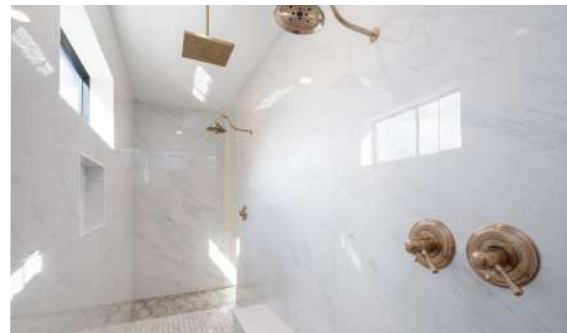

NEO TRADITIONAL TUDOR

WWW.NEOHOMES.NET

ALESSANDRA FIELD
SALES & MARKETING DIRECTOR
CBC1266393 • SL3511566

813.503.0031
ALESSANDRA@NEOHOMES.NET

3010 NORTH BOULEVARD
TAMPA, FL 33603
WWW.NEOHOMES.NET