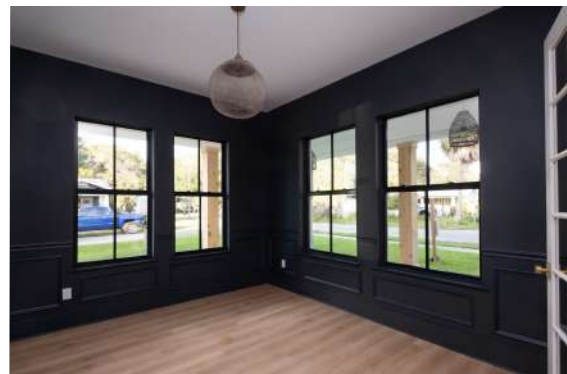

NEO TRADITIONAL TUDOR

WWW.NEOHOMES.NET

ALESSANDRA FIELD
SALES & MARKETING DIRECTOR
CBC1266393 • SL3511566

813.503.0031
ALESSANDRA@NEOHOMES.NET

3010 NORTH BOULEVARD
TAMPA, FL 33603
WWW.NEOHOMES.NET