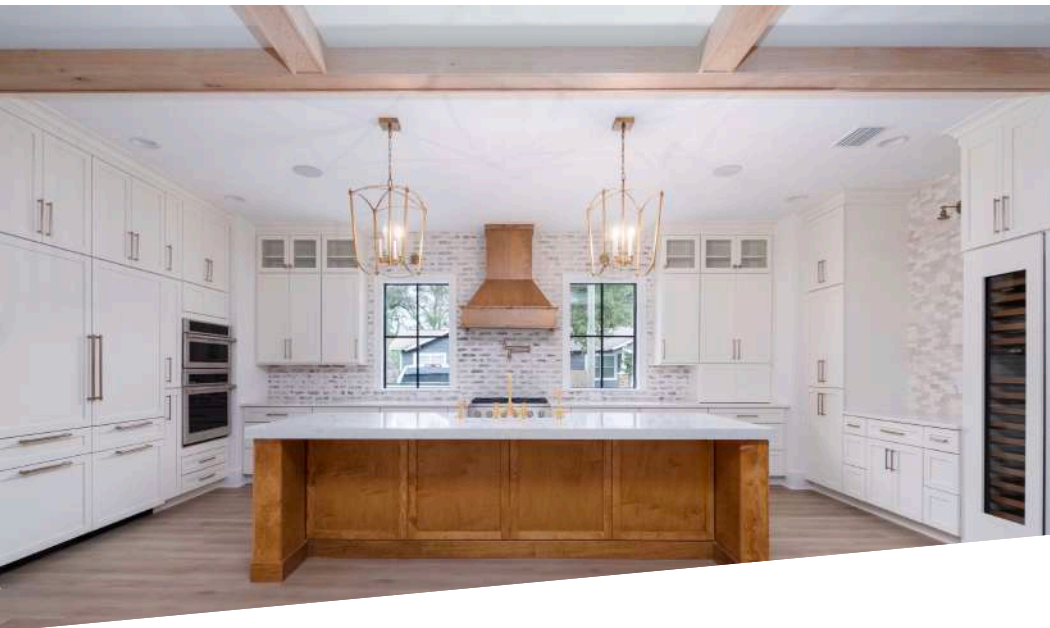

NEO TRADITIONAL TUDOR

WWW.NEOHOMES.NET

ALESSANDRA FIELD
SALES & MARKETING DIRECTOR
CBC1266393 • SL3511566

813.503.0031
ALESSANDRA@NEOHOMES.NET

3010 NORTH BOULEVARD
TAMPA, FL 33603
WWW.NEOHOMES.NET