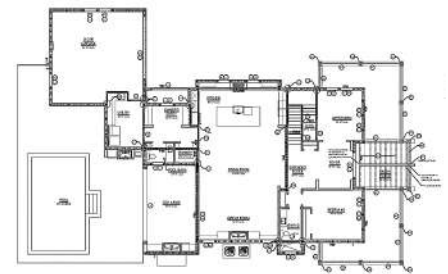

## This massive luxury estate embodies the Traditional Tudor style that we all know and love.

It features over 4,000 sq ft of living space, five bedrooms, five bathrooms, two-car garage, pool with spa, gourmet kitchen and spacious pantry, wine cellar, and two fireplaces that will keep you cozy year-round. Privately tucked away is the luxurious primary suite of your dreams featuring his-and-hers closets, a spa-like bath and a private balcony. The Traditional Tudor boasts crown moldings, wooden beams, and wall paneling that offer the home a stylish European influence. With five bedrooms, it gives every family member their own space, while the oversized, open-plan great room still brings everyone together!

## Build on your lot or ours!

4,000 SQ. FT.  
5 BEDROOMS • 5 BATHS  
2 CAR • POOL & SPA  
OPEN FLOOR PLAN  
OUTDOOR KITCHEN

FIRST FLOOR

SECOND FLOOR